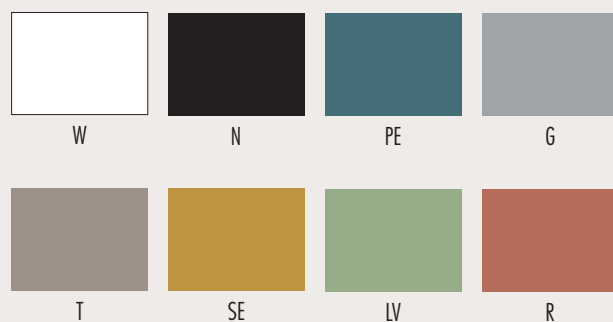

by Rossanese

1902 - RD01

Struttura in metallo verniciato,
seduta e schienale in polipropilene

*Powder coated metal frame,
seat and backrest in polypropylene*

KD
77cm 41cm 43cm 44cm