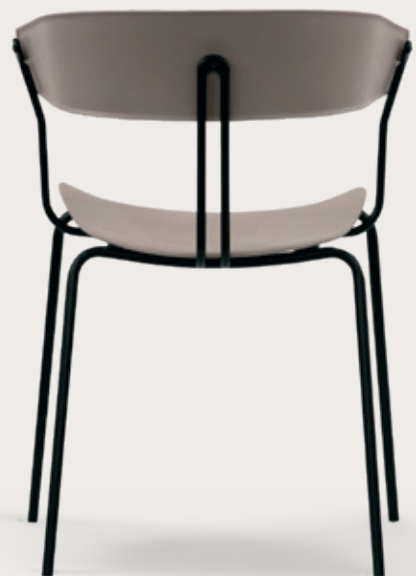

*Powder coated metal frame,  
seat and backrest in polypropylene*

 KD  
 77cm 41cm 43cm 44cm

148 - RD012

 KD  
 101cm 41cm 43cm 66cm

1903 - RD02

 KD  
 111cm 41cm 43cm 76cm

Struttura in metallo verniciato, seduta e schienale in polipropilene  
*Powder coated metal frame, seat and backrest in polypropylene*